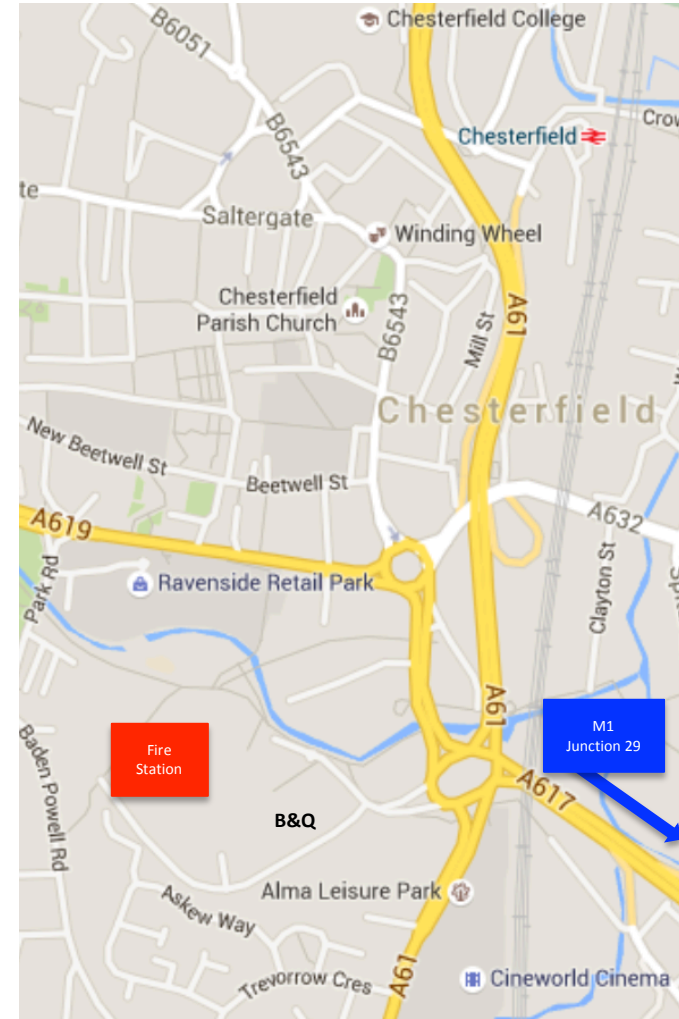

East Midlands Pre-Hospital Care

Chesterfield Venue:

Spire Walk Business Park
Braidwood Way
Chesterfield
Derbyshire
S40 2WH

Take exit towards large B&Q store and turn left towards B&Q deliveries and Community Fire Station

PARK CAREFULLY: DO NOT BLOCK ACCESS - FIRE APPLIANCE ROUTE