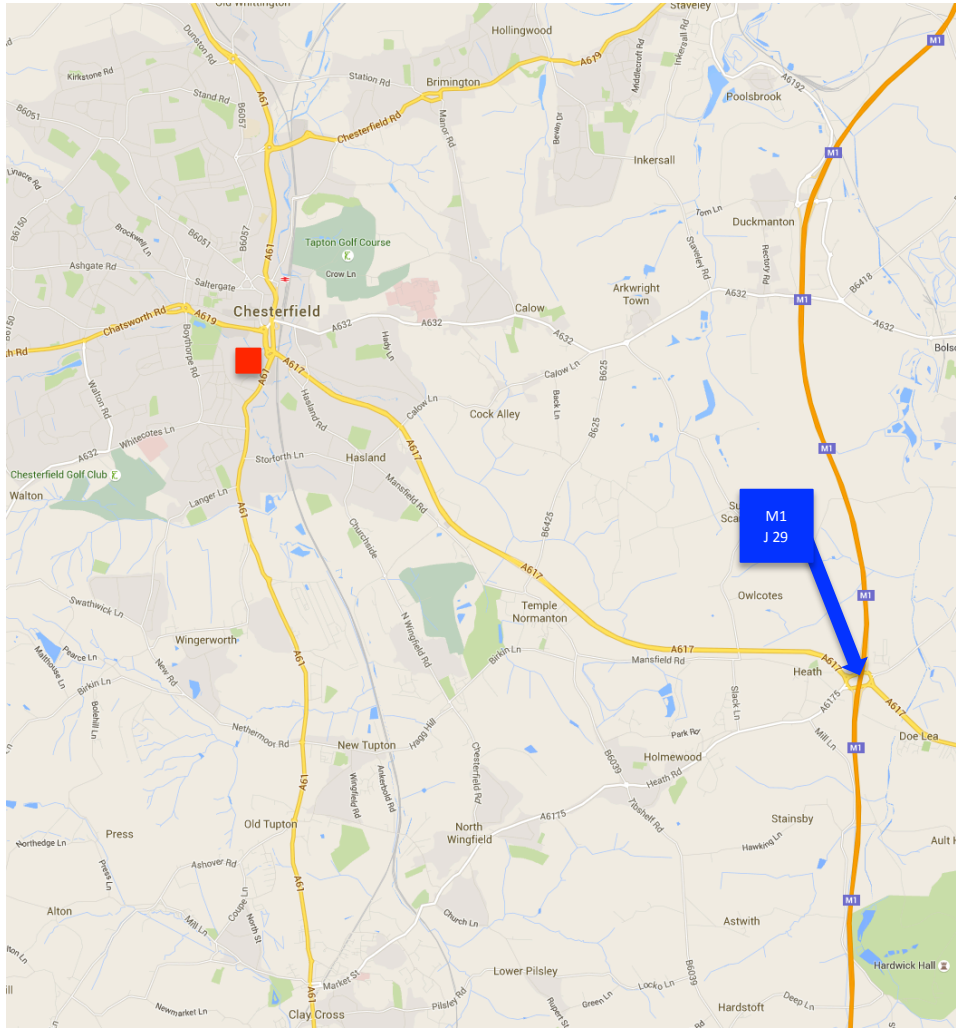

East Midlands Pre-Hospital Care

Chesterfield Venue:

Spire Walk Business Park
Braidwood Way
Chesterfield
Derbyshire
S40 2WH

Take exit towards large B&Q store and turn left towards B&Q deliveries and Community Fire Station

PARK CAREFULLY: DO NOT BLOCK ACCESS - FIRE APPLIANCE ROUTE